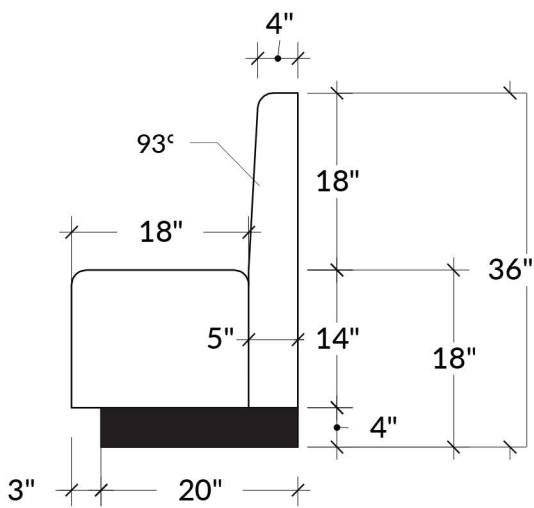

FORTNER

FURNITURE COLLECTION

THE MOLLY BANQUETTE

The Molly Banquette

A standard profile design with quality that's anything but standard. Mix and match your fabrics to fit any environment perfectly.

- Full upholstered seat and back
- Charging stations available
- Laminated 4" kick-plate

Standard banquettes are available in 24", 48", 60", and 72" lengths. Corner pieces also available. Choose your size along with in-stock or COM fabrics/laminate.

YOUR VISION BROUGHT TO LIFE. FORTNERINC.COM